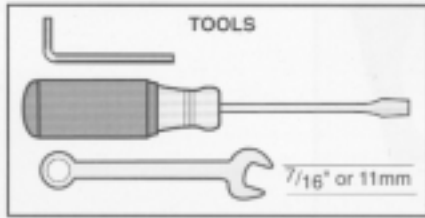

Performance Monitor Pickup Replacement

CII Part # PN 1401

1.

2.

3.

4.

5.

Replace with PN 1401