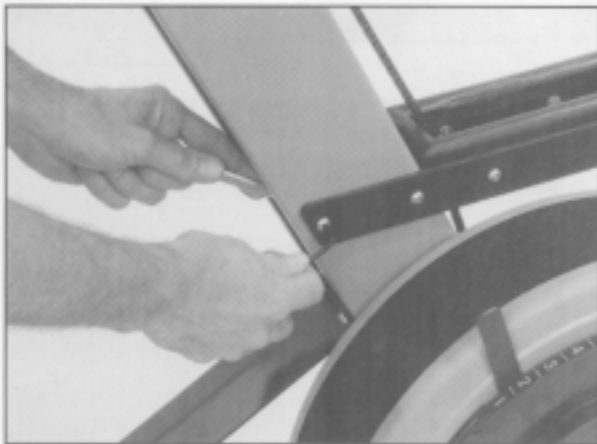

Performance Monitor Pickup Replacement

CII Part # PN 1401

1.

2.

3.

4.

5.

Replace with PN 1401